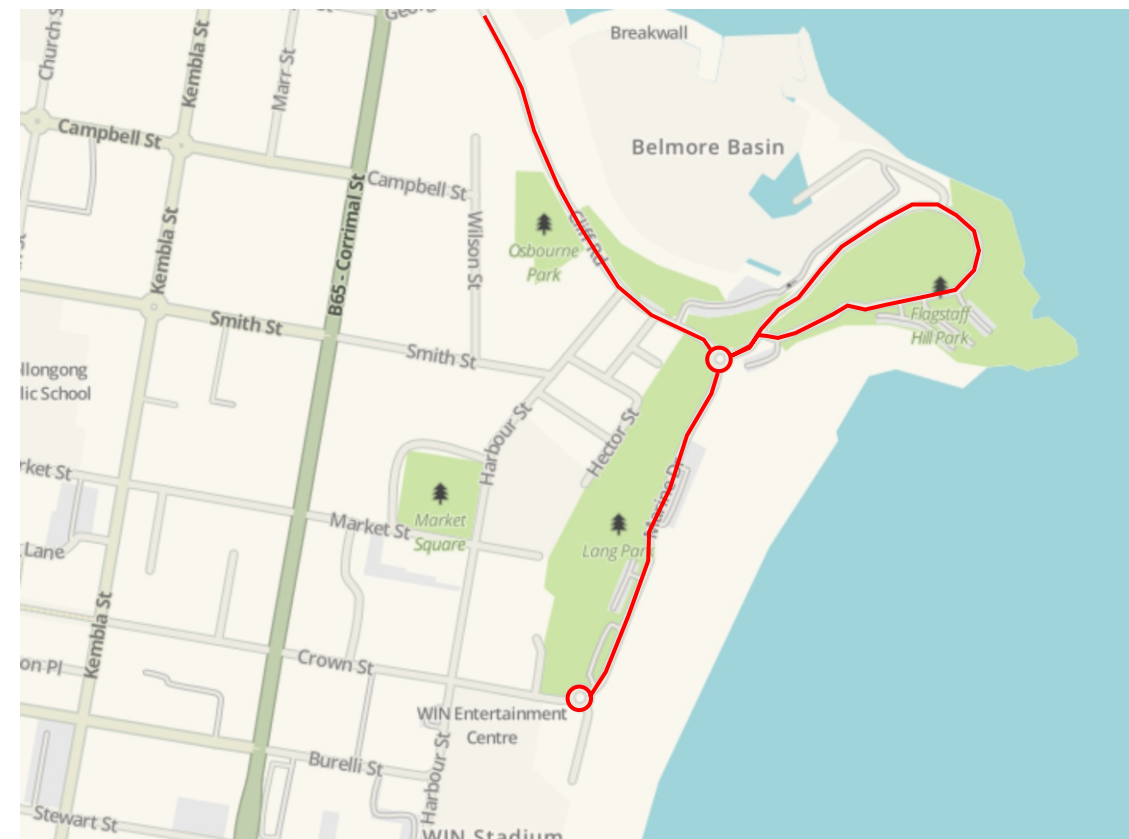

## WOLLONGONG

*Festival of Cycling*

### CHANGED TRAFFIC CONDITIONS

SUNDAY 8TH SEPTEMBER, 2024

ROAD CLOSED	WHERE	TIME
Endeavour Drive	Closed at Cliff Rd	7.00am to 5.00pm
Marine Drive	Closed between Cliff Rd & Crown St	7.00am to 5.00pm
Cliff Road	Closed between Marine Drive & George Hanley Dr	8.30am to 9.30am