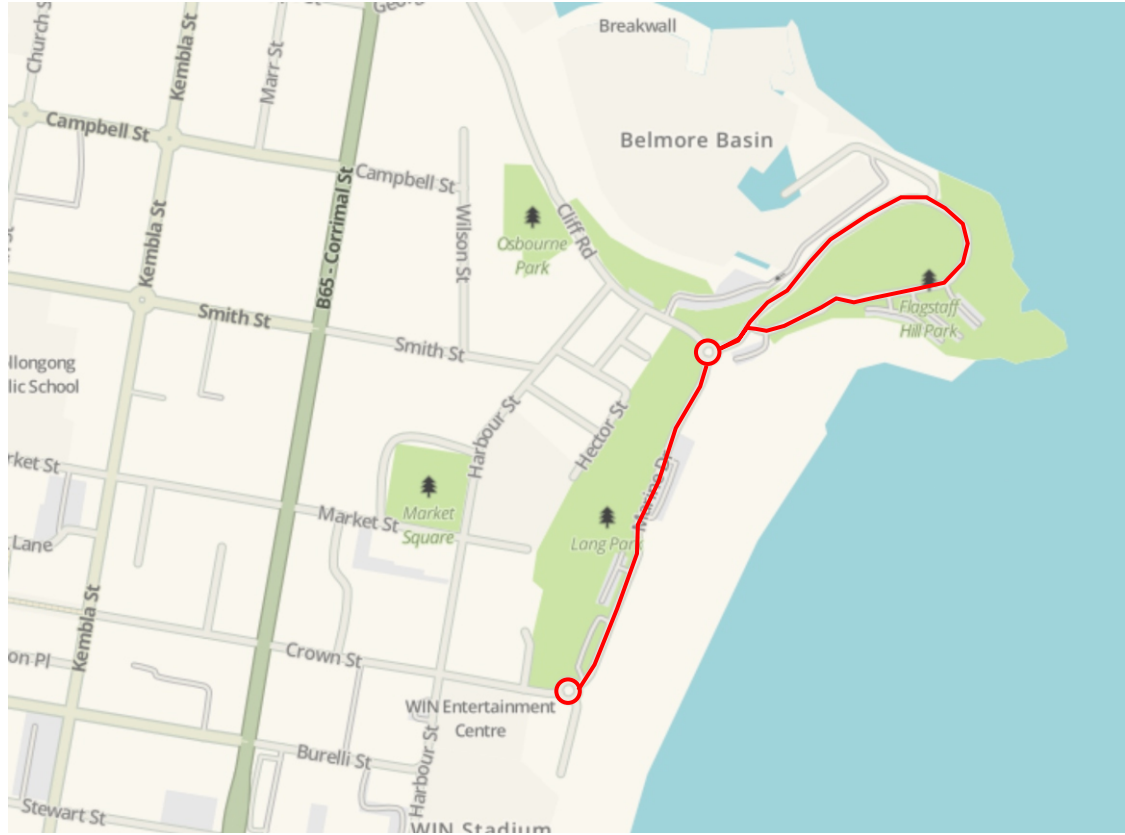

RIDE

WOLLONGONG

Festival of Cycling

CHANGED TRAFFIC CONDITIONS

SUNDAY 8TH SEPTEMBER, 2024

ROAD CLOSED	WHERE	TIME
Endeavour Drive	Closed at Cliff Rd	7.00am to 5.00pm
Marine Drive	Closed between Cliff Rd & Crown St	7.00am to 5.00pm

Join us on Sunday 8th for the
Community Ride, All Abilities Ride & Family Ride

**CHANGED TRAFFIC CONDITIONS WILL APPLY ON
 SUN 8TH SEPT, 2024**

Please take time to read this **IMPORTANT** information regarding changed traffic conditions whilst Ride Wollongong is taking place.

You will find road closure details, parking information and maps which will outline how residents are able to travel during the event.

Thank you for your co-operation and patience during this time. For more information visit www.eliteenergy.com.au or phone (02) 4423 7775